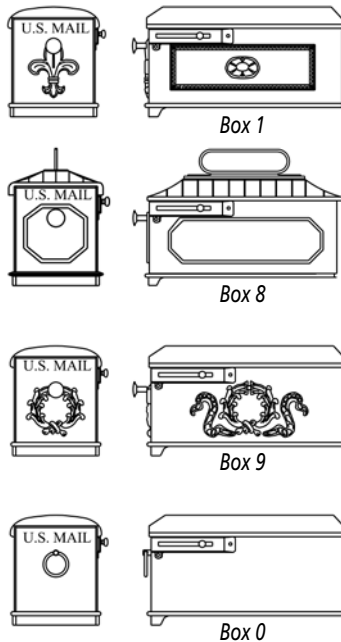

IMP-T311K twin post #3, plate #1, box #1, in black, knob.

The Imperial System

Choose a Beautiful Imperial System in Durable Aluminum

The Imperial mailbox is of cast aluminum (not sheet metal) that will never rust or rot. These stunning mailboxes were first designed for a unique golf course community and are now found on America's most prestigious home sites. Create your own from the choices on this page. USPS tested and approved. Mailbox: 7-3/4" x 10-1/2" x 19". Post: approximately 60".

Specify a Box

Specify a Post

Specify Accessories

Specify a Color

Builders and HOAs, Personalize Your Mailboxes!

Your logo can be attached to Imperial mailboxes. Fax us a sample of your design for a quote. Minimum quantity 30 pieces.