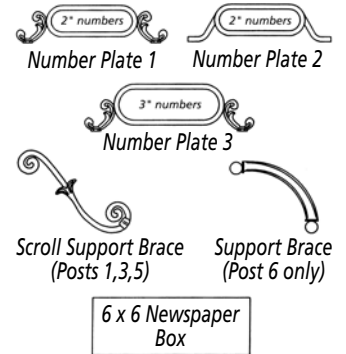

Specify a Box

Specify a Post

Specify Accessories

Specify a Color

Builders and HOAs, Personalize Your Mailboxes!

Your logo can be attached to Imperial mailboxes. Fax us a sample of your design for a quote. Minimum quantity 30 pieces.