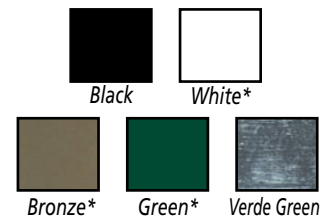

Specify a Box

Specify a Post

Specify Accessories

Specify a Color

Builders and HOAs, Personalize Your Mailboxes!

Your logo can be attached to Imperial mailboxes. Fax us a sample of your design for a quote. Minimum quantity 30 pieces.

* White highlights imperfections in the casting. Bronze and green are custom order only - allow 2-4 weeks for delivery.

All quantity discounts shown throughout catalog are for prepaid orders only.